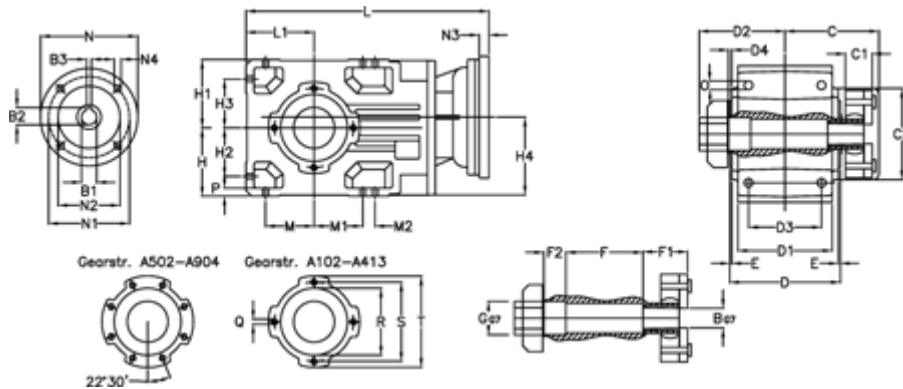

Article number: 29600100556235  
 Description: Bevel helical gearbox  
 A102QF30-5,5-P90B5

## Measures

B = 30	D1 = 95	F2 = 36	L = 302.0	N3 = -
B1 = 24	D2 = 90	G = 32	L1 = 70	N4 = M10x12
B2 = 27.3	D3 = 75	GA = 14,5 NM	M = 50.0	O = 9.5
B3 = 8	d4 = 4.5	H = 70	M1 = 50.0	P = 9
C = 101.5	Description = A102QF-xx-P90 B5	H1 = 70	M2 = -	Q = M8x12
C1 = 29	E = 3.0	H2 = 50.0	N = 200	R = 80
C2 = 83.0	F = 77.5	H3 = 50.0	N1 = 165	S = 100
D = 117	F1 = 36.0	H4 = 83.0	N2 = 130	T = 120